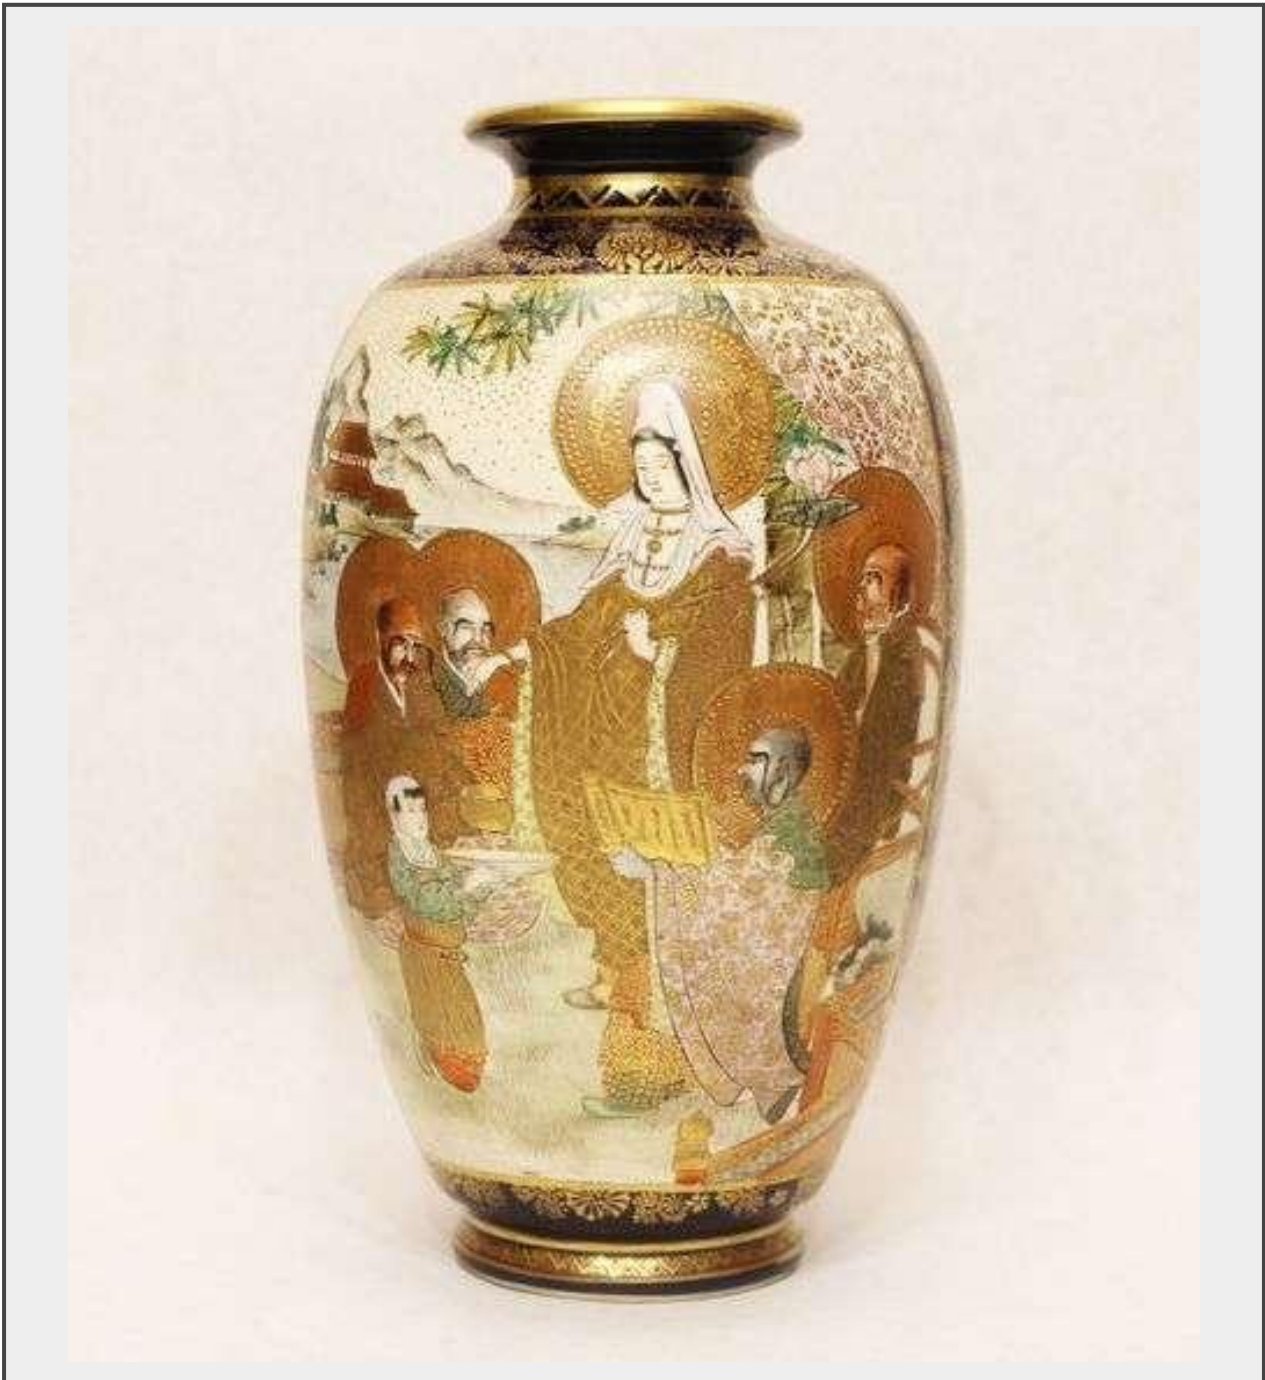

Sale Name: Americana & Decorative Arts - January 26, 2023

LOT 10356 - Japanese Meiji Period satsuma pottery vase

Description

Japanese, late 19th/early 20th century. Appx. 9 7/8" tall. Good condition with minor wear.